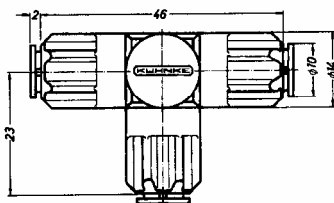

Instant push-In Fittings for 6mm O.D. Tubing

Stud Coupling
G 1/8 56010

L – Banjo
G 1/8 56090

T – Banjo
G 1/8 56100

T – Banjo
G 1/8 56105

Bulkhead Coupling
56030

Elbow Coupling
56040

T – Coupling
56050

Y – Coupling
(2) 4mm tube push-ins 56025

Reducer
(1) 4mm push in 52015