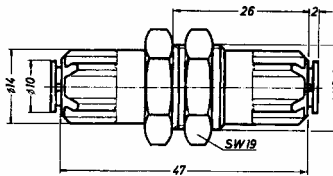

Instant push-In Fittings for 6mm O.D. Tubing

Stud Coupling
G 1/8 56010

L – Banjo
G 1/8 56090

T – Banjo
G 1/8 56100

T – Banjo
G 1/8 56105

Bulkhead Coupling
56030

Elbow Coupling
56040

T – Coupling
56050

Y – Coupling
(2) 4mm tube push-ins 56025

Reducer
(1) 4mm push in 52015