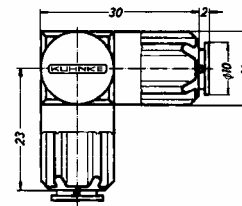

Instant push-In Fittings for 6mm O.D. Tubing

Stud Coupling
G 1/8 56010

L – Banjo
G 1/8 56090

T – Banjo
G 1/8 56100

T – Banjo
G 1/8 56105

Bulkhead Coupling
56030

Elbow Coupling
56040

T – Coupling
56050

Y – Coupling
(2) 4mm tube push-ins 56025

Reducer
(1) 4mm push in 52015