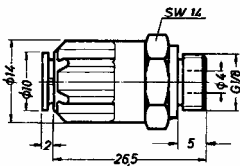

Instant push-In Fittings for 6mm O.D. Tubing

Stud Coupling
G 1/8 56010

L – Banjo
G 1/8 56090

T – Banjo
G 1/8 56100

T – Banjo
G 1/8 56105

Bulkhead Coupling
56030

Elbow Coupling
56040

T – Coupling
56050