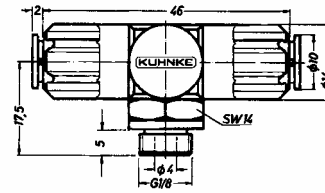

Instant push-In Fittings for 6mm O.D. Tubing

Stud Coupling
G 1/8 56010

L – Banjo
G 1/8 56090

T – Banjo
G 1/8 56100

T – Banjo
G 1/8 56105

Bulkhead Coupling
56030

Elbow Coupling
56040

T – Coupling
56050

Y – Coupling
(2) 4mm tube push-ins 56025

Reducer
(1) 4mm push in 52015