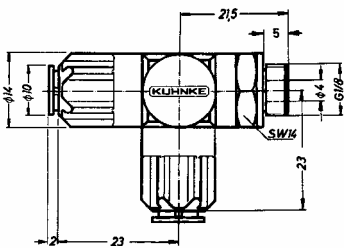

Instant push-In Fittings for 6mm O.D. Tubing

Stud Coupling
G 1/8 56010

L – Banjo
G 1/8 56090

T – Banjo
G 1/8 56100

T – Banjo
G 1/8 56105

Bulkhead Coupling
56030

Elbow Coupling
56040

T – Coupling
56050

Y – Coupling
(2) 4mm tube push-ins 56025

Reducer
(1) 4mm push in 52015