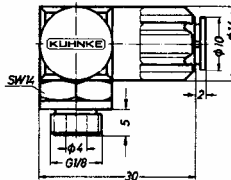

Instant push-In Fittings for 6mm O.D. Tubing

Stud Coupling
G 1/8 56010

L – Banjo
G 1/8 56090

T – Banjo
G 1/8 56100

T – Banjo
G 1/8 56105

Bulkhead Coupling
56030

Elbow Coupling
56040

T – Coupling
56050