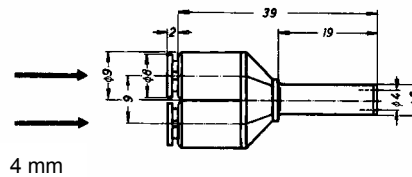

Instant push-In Fittings for 6mm O.D. Tubing

Stud Coupling
G 1/8 56010

L – Banjo
G 1/8 56090

T – Banjo
G 1/8 56100

T – Banjo
G 1/8 56105

Bulkhead Coupling
56030

Elbow Coupling
56040

T – Coupling
56050

Y – Coupling
(2) 4mm tube push-ins 56025

Reducer
(1) 4mm push in 52015